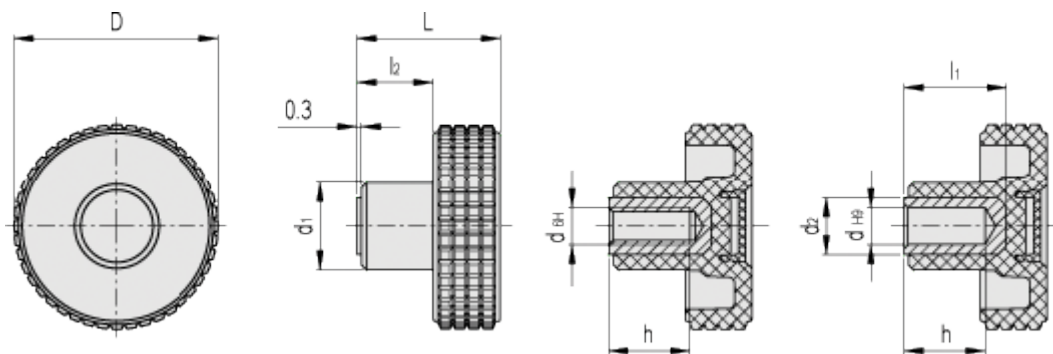

Data Sheet

Article number: 23020344115

Description: E+G Fingregreb MBT.50-B-6-C5, blue centre cap

Measures

D	= 50	l2	= 16
d1	= 20		
d2	= 15		
dH6	= -		
dH9	= 6		
h	= 18		
L	= 33		
l1	= 23		